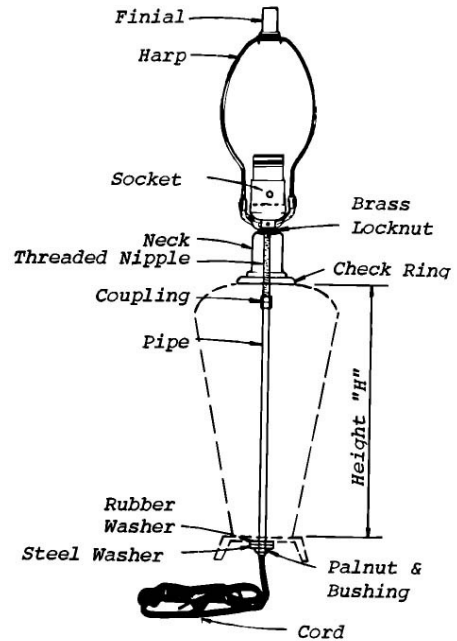

NOTE: Heights given are for the ceramic form, lamp, or figurine.

STRAIGHT ROD KITS

8" - 9"	\$7.19
9" - 10"	7.19
10" - 11"	7.19
11" - 12"	7.19
12" - 13"	7.95
13" - 14"	7.95
14" - 15"	7.95
15" - 16"	7.95

BENT ROD KITS