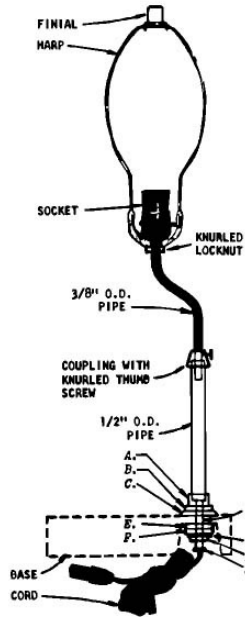

NOTE: Heights given are for the ceramic form, lamp, or figurine.

STRAIGHT ROD KITS

8" - 9"	\$7.19
9" - 10"	7.19
10" - 11"	7.19
11" - 12"	7.19
12" - 13"	7.95
13" - 14"	7.95
14" - 15"	7.95
15" - 16"	7.95

BENT ROD KITS